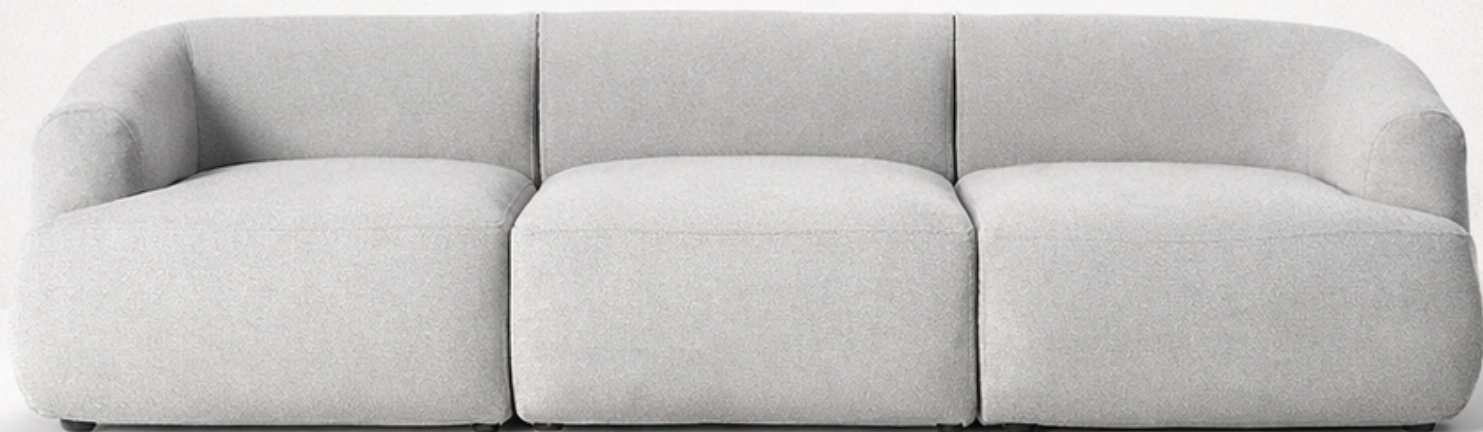

Crafted with Precision. Built for Living.

Every **01 LIVING** piece is designed,
engineered and produced with care,
combining advanced manufacturing
and timeless design.

Exclusive Collections

01
LIVING

🌐 www.01living.nl

☎ +31 6 38230747

📱 @01living10

Schiedam Office
The Netherlands

Den Haag Office
The Netherlands